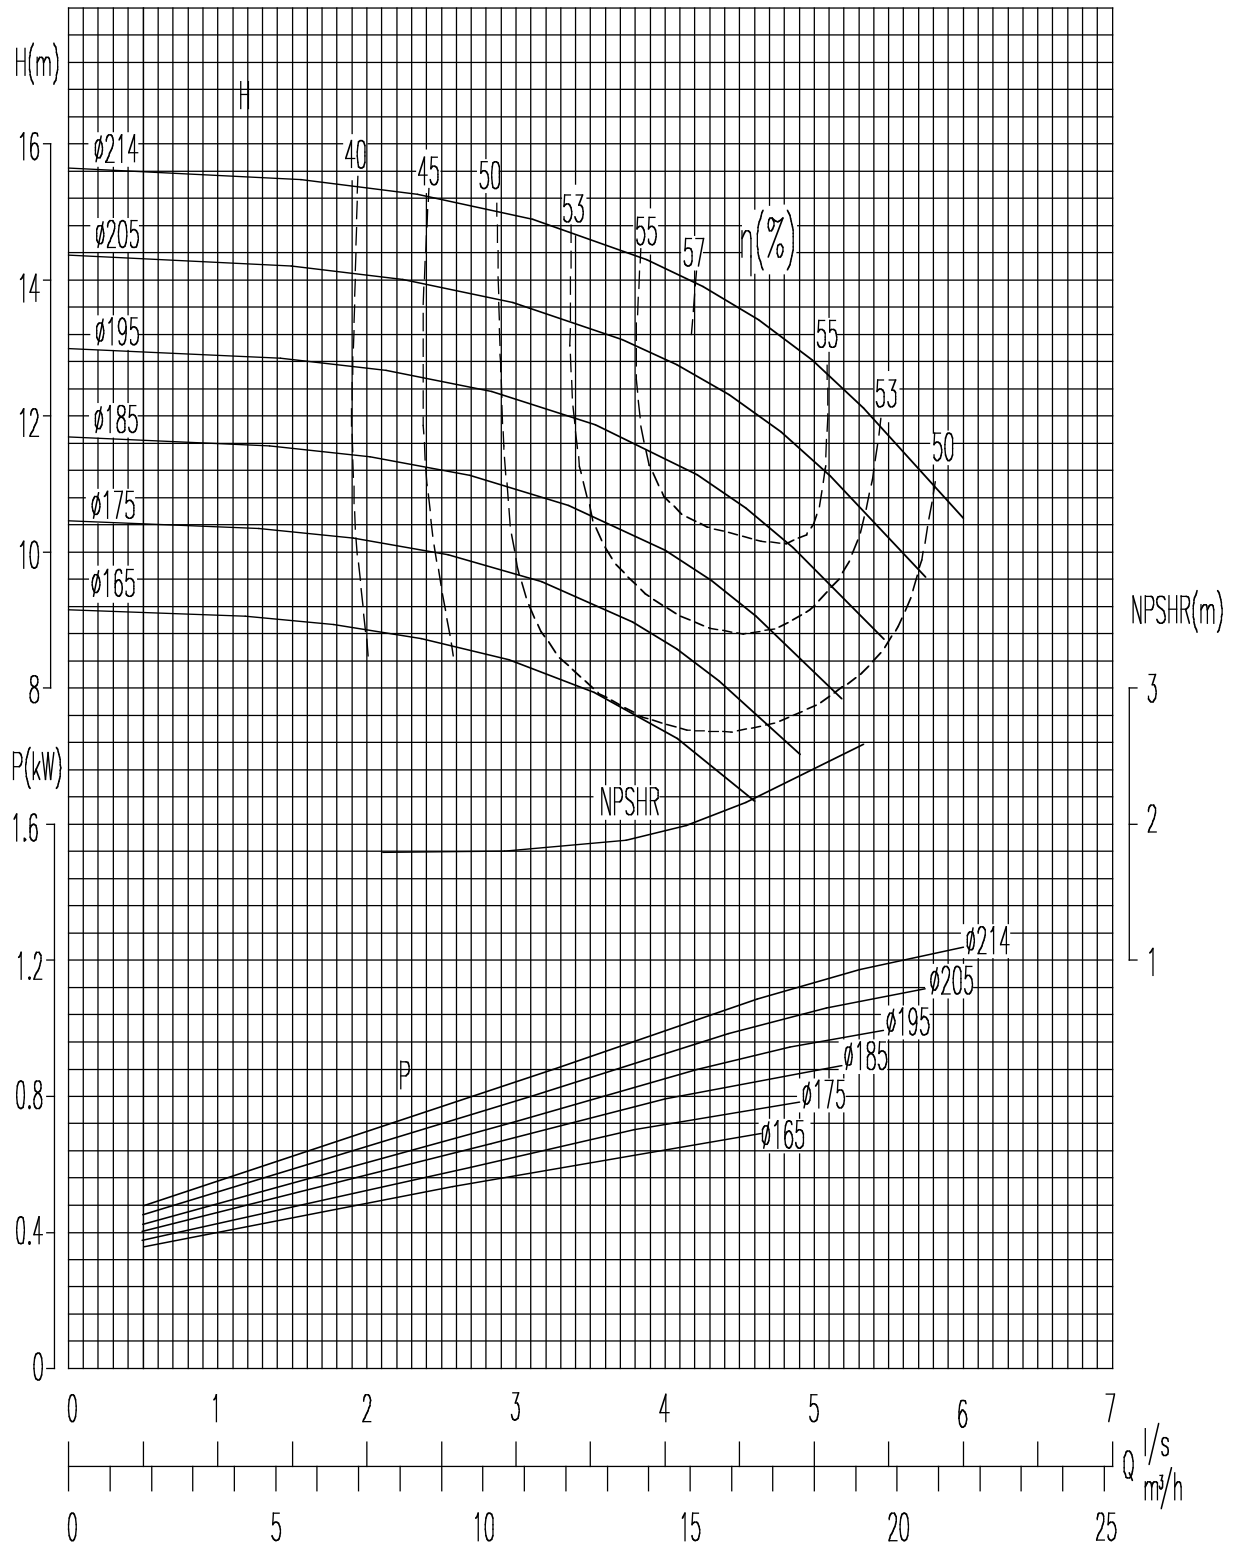

PUMP MODEL 40 - 20
SPEED 2pole

PUMP MODEL 40 - 20
SPEED 4pole

Overall and Mounting Dimensions(mm)

Pump Type	Frame Size	Pump Dimensions						Pump Foot Dimensions									Shaft End				
		1 - Suc	2 - Dis	a	f	h1	h2	b	c	m1	m2	n1	n2	n3	s1	s2	w	d	l	t	u
40-20	25	65	40	100	360	160	180	50	14	100	70	265	212	110	14	14	267	24	50	27	8