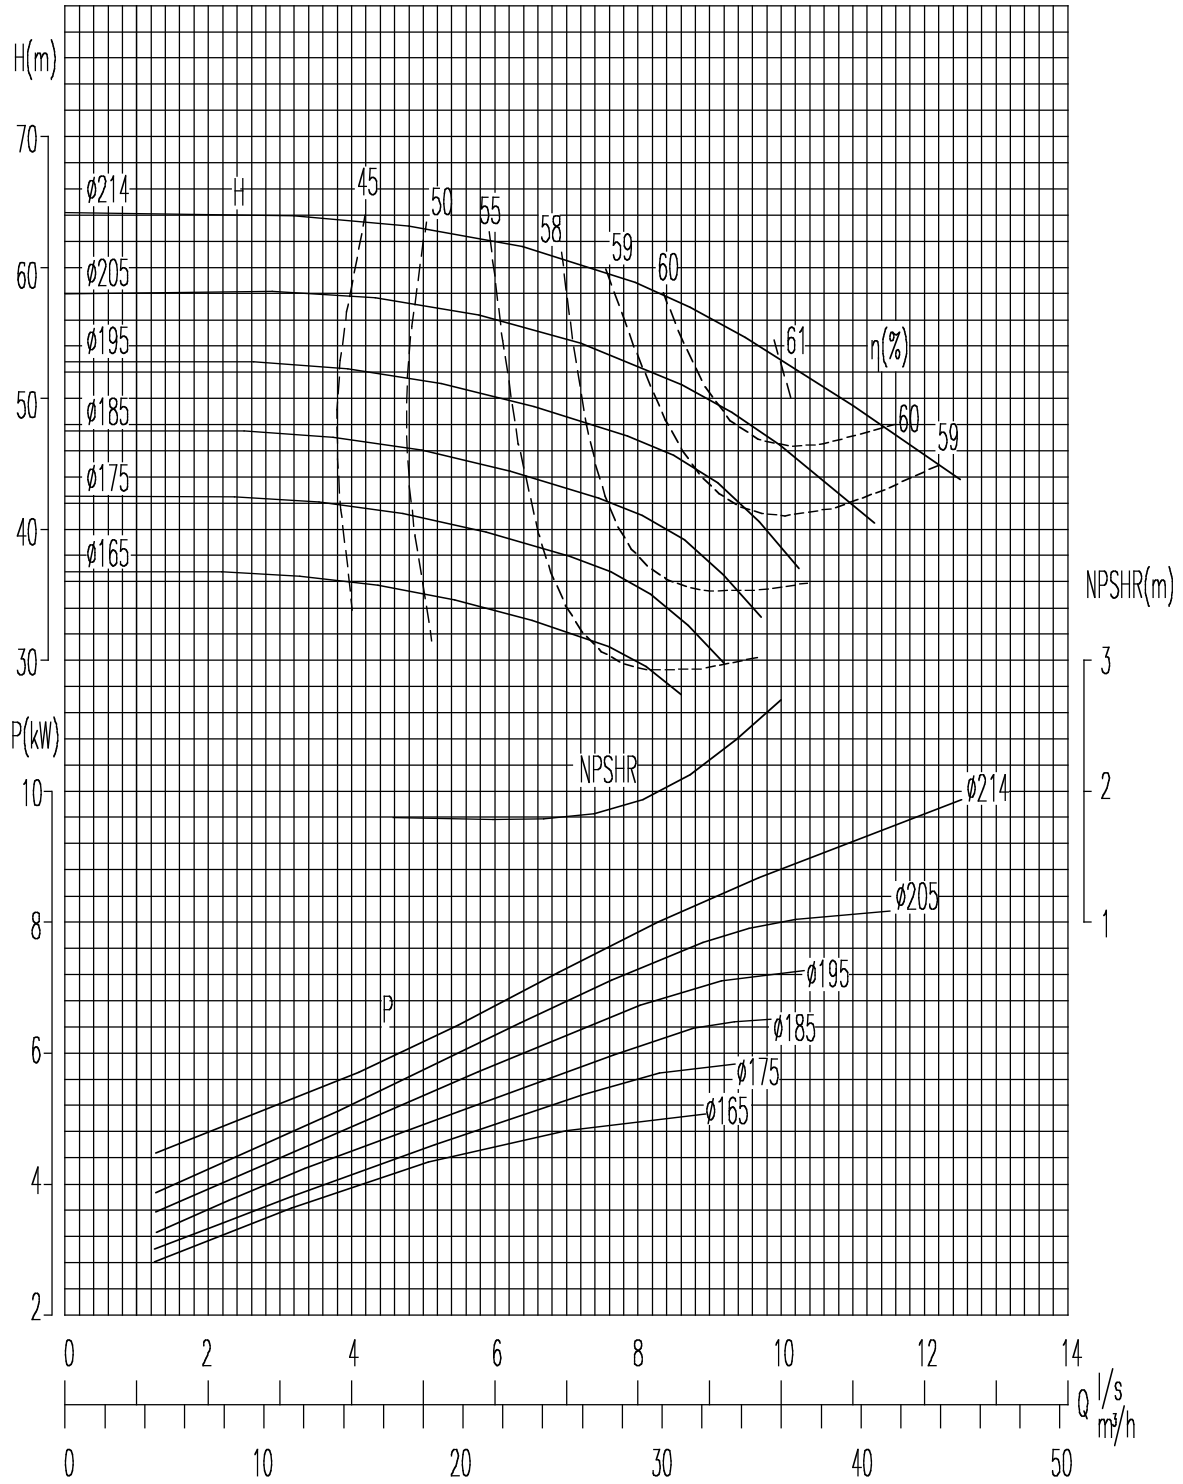

PUMP MODEL 40 - 20
SPEED 2pole

PUMP MODEL 40 - 20
SPEED 4pole

Overall and Mounting Dimensions(mm)

Pump Type	Frame Size	Pump Dimensions						Pump Foot Dimensions									Shaft End				
		1 - Suc	2 - Dis	a	f	h1	h2	b	c	m1	m2	n1	n2	n3	s1	s2	w	d	l	t	u
40-20	25	65	40	100	360	160	180	50	14	100	70	265	212	110	14	14	267	24	50	27	8