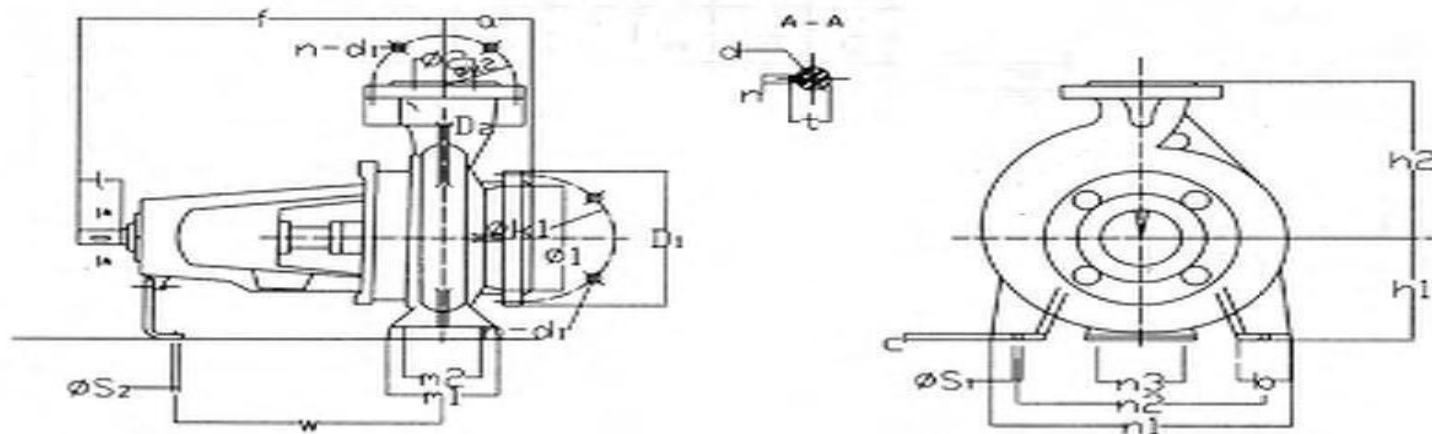

PUMP MODEL 40 - 20
SPEED 2pole

PUMP MODEL 40 - 20
SPEED 4pole

Overall and Mounting Dimensions(mm)

Pump Type	Frame Size	Pump Dimensions						Pump Foot Dimensions									Shaft End				
		1 - Suc	2 - Dis	a	f	h1	h2	b	c	m1	m2	n1	n2	n3	s1	s2	w	d	l	t	u
40-20	25	65	40	100	360	160	180	50	14	100	70	265	212	110	14	14	267	24	50	27	8